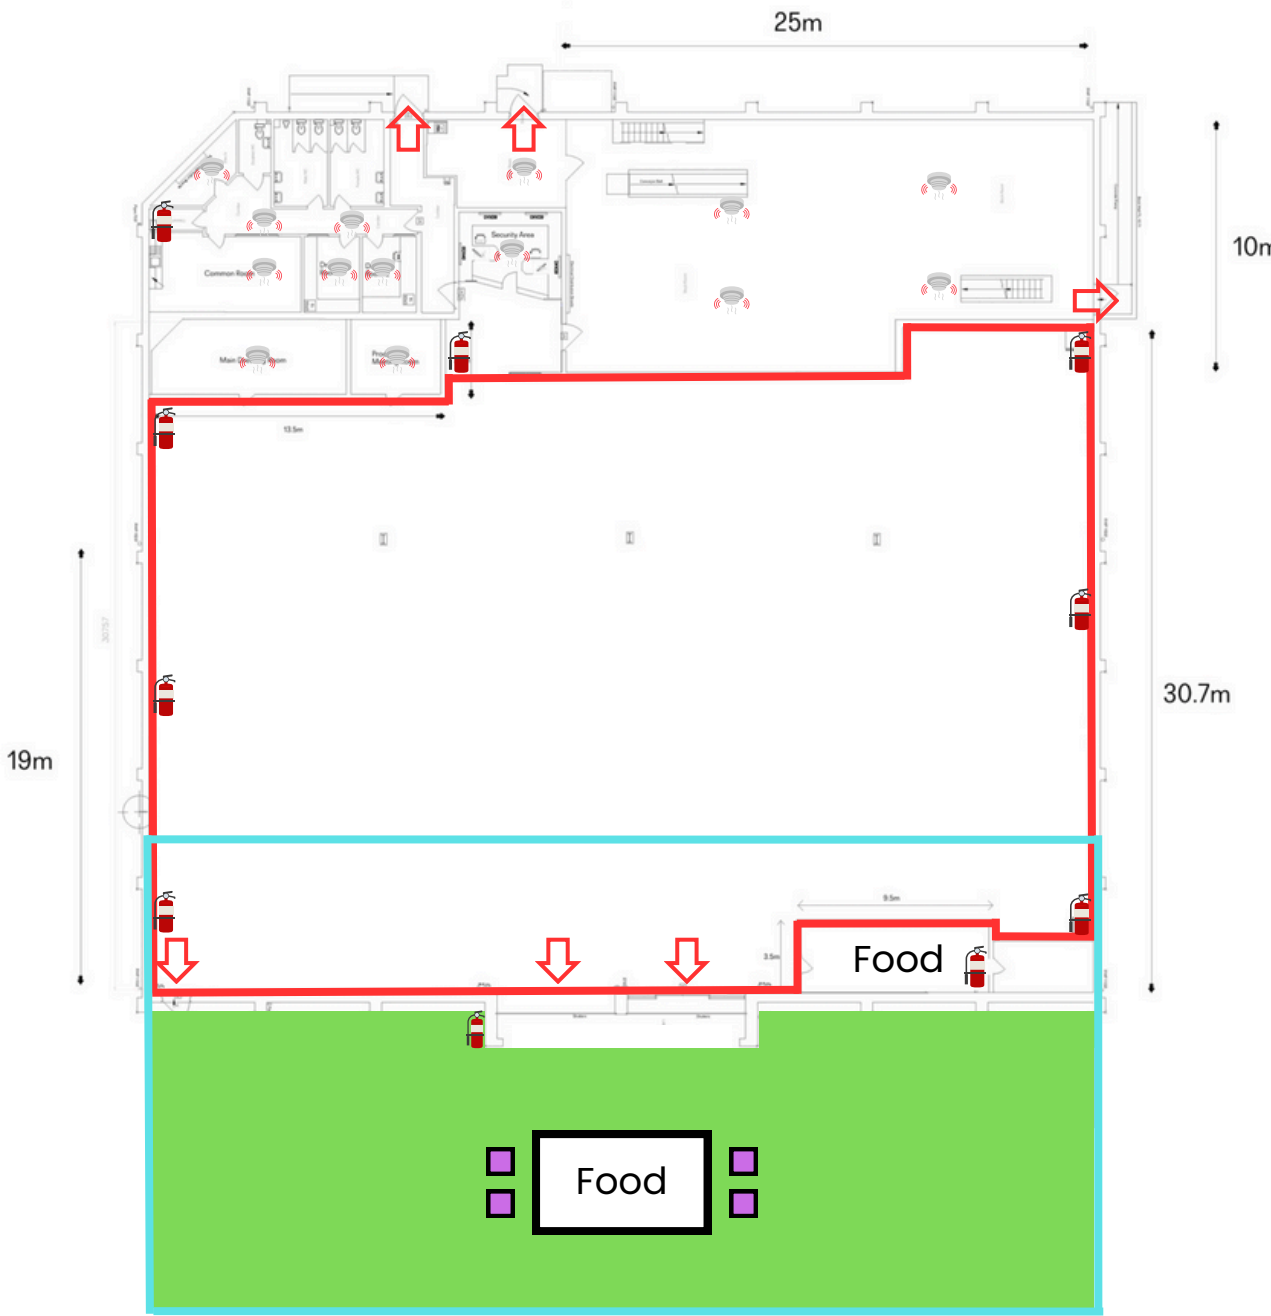

416 Ealing Road, Wembley, HA01JQ

- | Live music
- | Late night refreshments
-  Fire extinguisher
-  Fire alarm
-  Fire escape
-  Portable toilets

Licensable area: **1117 meters squared**